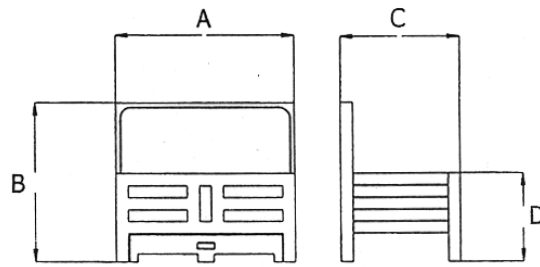

GRATE specifications

Basket	A	B	C	D
Adam	540	610	270	390
Dorchester	470	370	280	260
Gothic	600	555	330	280
Grange	590	390	390	310
Regency	520	360	310	290
Spanish [16]	410	220	320	220
Spanish [18]	450	220	310	220
Spanish [21]	540	220	290	220
Spanish With Back [18]	450	480	310	220
Spanish With Back [21]	540	570	290	220
Zen [15]	380	190	280	190
Zen [17]	440	210	285	205
Zen With Back [15]	380	240	280	190
Zen With Back [17]	440	390	310	210
Cradle				
Contemporary [485]	485	n/a	360	190
Contemporary [610]	610	n/a	360	190
Contemporary [685]	685	n/a	360	190
Contemporary [760]	760	n/a	360	190
Contemporary [915]	915	n/a	360	190