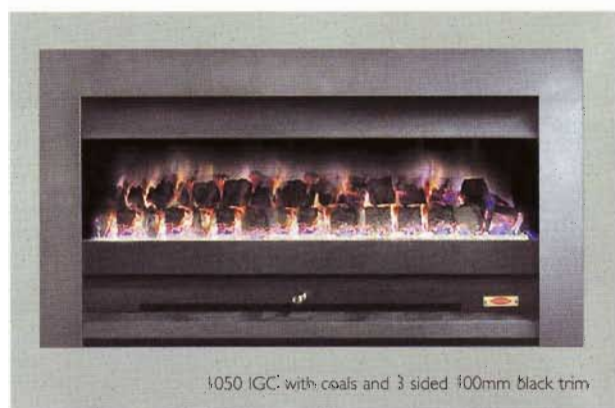

International Gas Convector

Innovative design, plus beauty in simplicity.

1050 IGC slimline with pebbles and UK Front

1050 IGC with tumbled glass pieces, stainless steel front, louvre and side plates, and 4 sided 100mm stainless steel trim

1050 IGC slimline with coals and UK Front

1050 IGC with coals and 3 sided 100mm black trim

Designed for easy installation in new constructions or almost any existing fireplace, this new range of fireplaces is available in a variety of configurations and sizes, complete with the stunning UK Front or standard stainless steel or black surrounds.